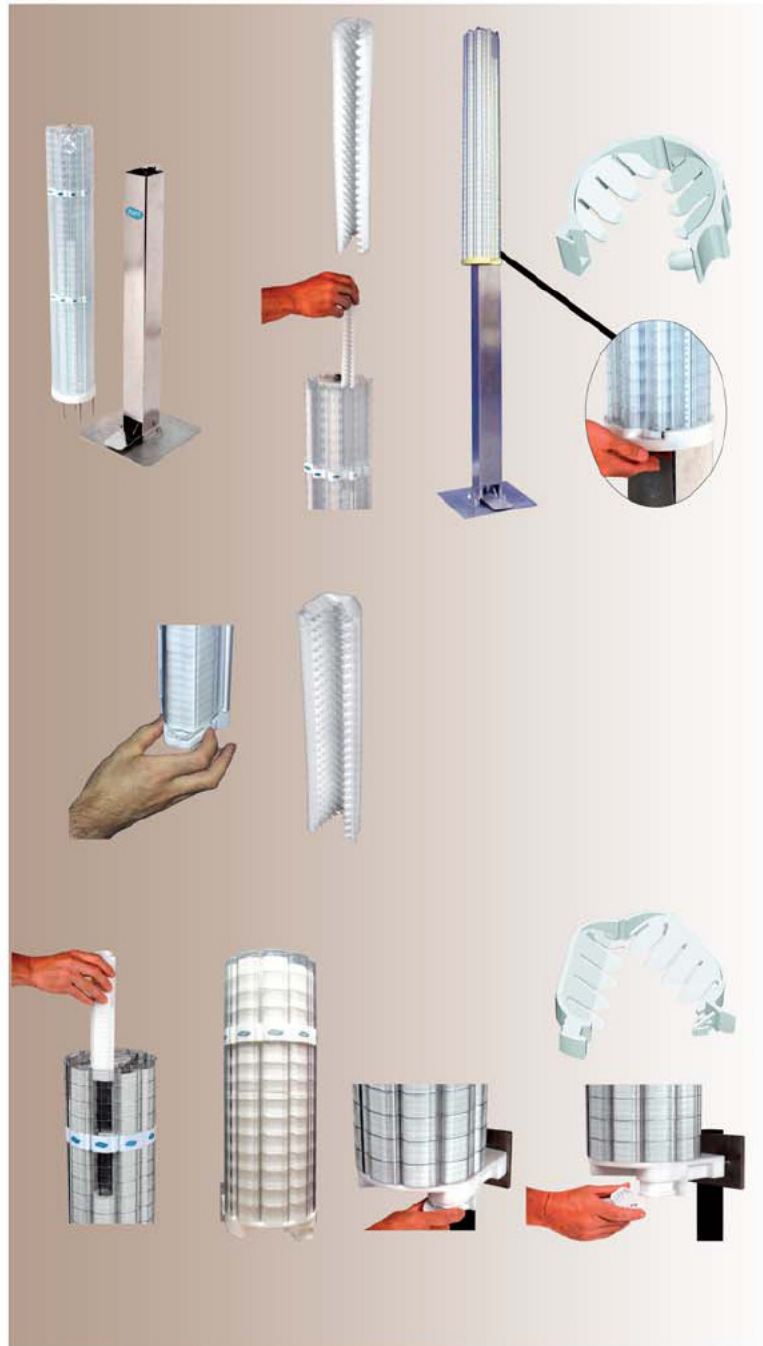

Adept Cartridge Clips & Dispensers

- Approved material meets FDA and EU directive on food contact
- Dispenser is made from polycarbonate, making it easy to clean
  - Easy mounting and dismounting on supplied pins
- Compatible with rendering. The material breaks down physically to minute inert particles
- Fast loading
  - Cartridge of 25 clips - loads in seconds

- Robust modular design
  - Beef clip dispenser can be mounted on any wall or frame convenient to the operation
- Capacity can be added as required - from 250 to 1000 clips
  - Lamb Clips Dispenser can be permanently floor mounted
- Designed to prevent cross contamination of the Clips
  - Hygiene - Better compliance
  - Eliminates washing under running water
- Dispensing of clip is simple
  - Lamb clips dispensed with foot pedal - no contact with either dispenser or other clips

Weasand Clip Dispensers

ADO739-000
Lamb clip dispenser
Hygienic foot pedal dispenser
Stainless steel pedestal
1000 clips capacity

ADO864-810
Wall mounted Beef clip dispenser
Holds 60 clips

ADO1020-830
Beef clip dispenser
500 clips capacity
Also available in customised capacity