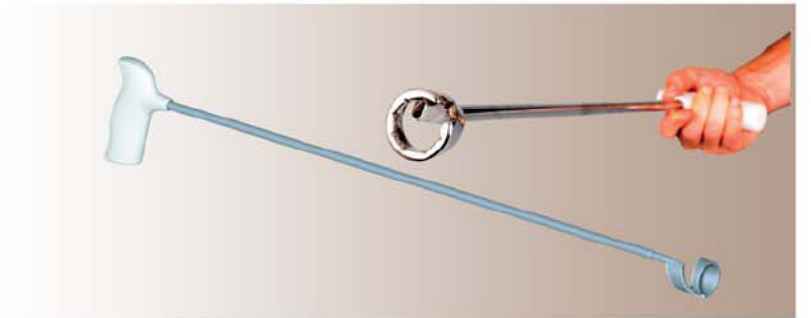

Bovine (Beef) Weasand Tool

AD0142-010
Beef rodder tool for accurate clip application
Suitable for beef weasand clip product only