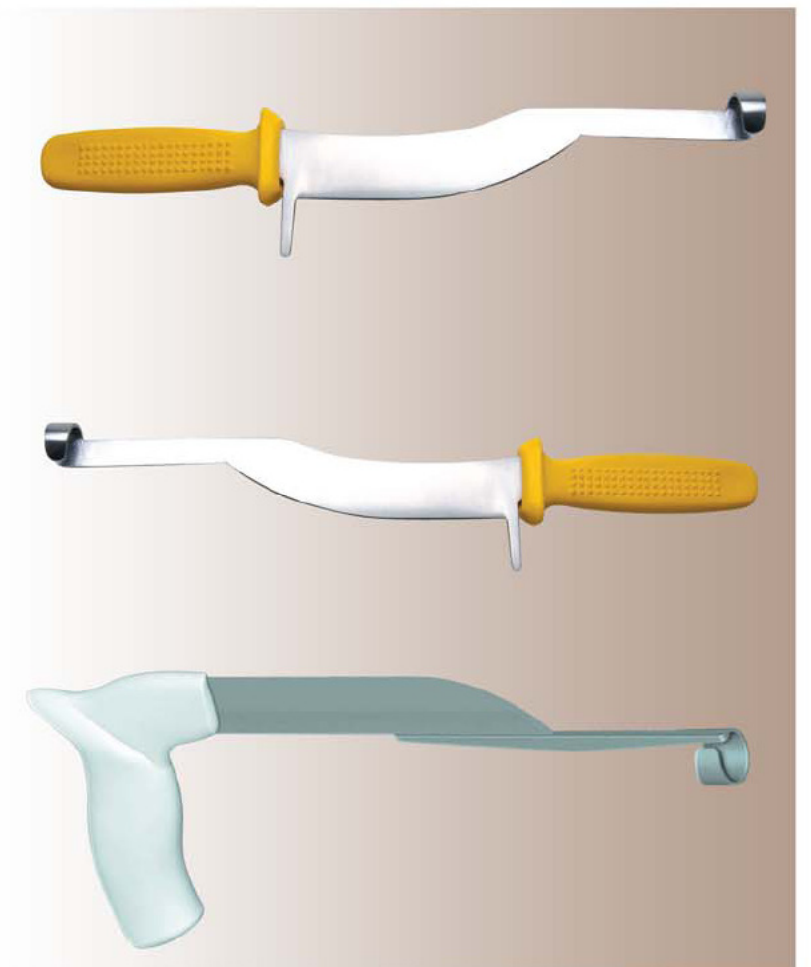

Adept Cartridge Clips & Dispensers

- Approved material meets FDA and EU directive on food contact
- Dispenser is made from polycarbonate, making it easy to clean
 - Easy mounting and dismounting on supplied pins
- Compatible with rendering. The material breaks down physically to minute inert particles
- Fast loading
 - Cartridge of 25 clips - loads in seconds

- Robust modular design
 - Beef clip dispenser can be mounted on any wall or frame convenient to the operation
- Capacity can be added as required - from 250 to 1000 clips
 - Lamb Clips Dispenser can be permanently floor mounted
- Designed to prevent cross contamination of the Clips
 - Hygiene - Better compliance
 - Eliminates washing under running water
- Dispensing of clip is simple
 - Lamb clips dispensed with foot pedal - no contact with either dispenser or other clips

Weasand Clip Dispensers

ADO739-000
Lamb clip dispenser
Hygienic foot pedal dispenser
Stainless steel pedestal
1000 clips capacity

ADO864-810
Wall mounted Beef clip dispenser
Holds 60 clips

ADO1020-830
Beef clip dispenser
500 clips capacity
Also available in customised capacity

Bovine (Beef) Weasand Tool

AD0142-010
Beef rodder tool for accurate clip application
Suitable for beef weasand clip product only

Ovine (Lamb & Sheep) Weasand Products

ARLRODDERL (Left Hand Side)
Argus weasand rodding knife
240mm long with run through guard